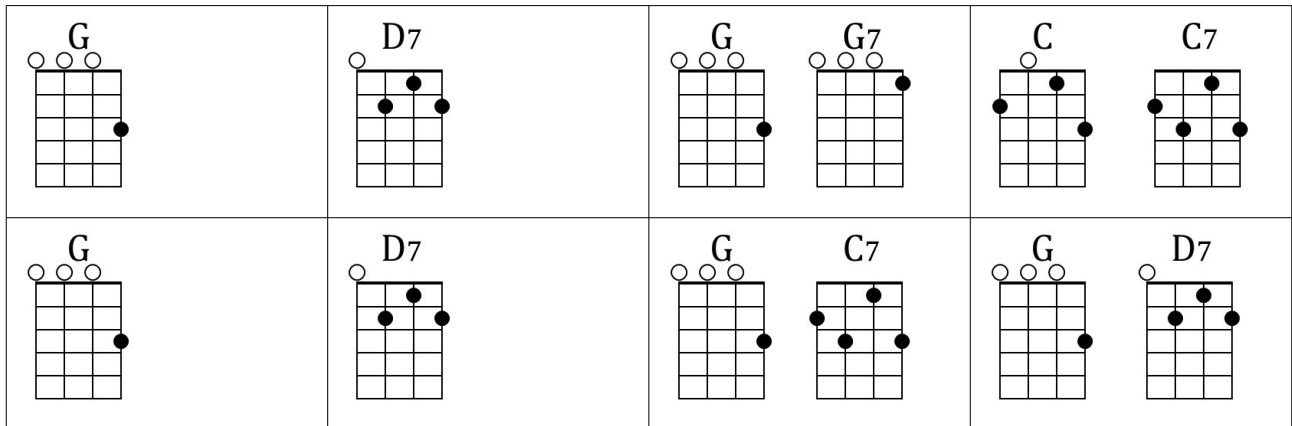

Trouble in Mind

Richard M. Jones

G D7 G G7 C C7
Trouble in mind, I'm so blue, but I won't be blue always
G D7 G C7 G D7
The sun's gonna shine on my back door some day

G D7 G G7 C C7
I'm gonna lay my head on some lonesome railroad iron
G D7 G C7 G D7
And when the 2:19 comes I'm gonna pacify my gentle mind

Trouble in mind...

G D7 G G7 C C7
I'm going down to the river, gonna take my rocking chair
G D7 G C7 G D7
And if the blues comes and finds me I'll just rock away from there

Trouble in mind...