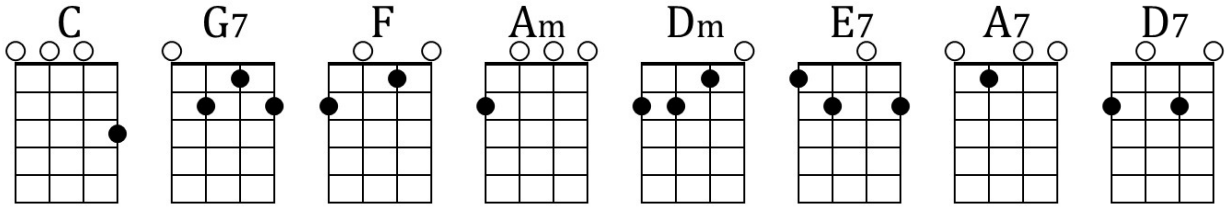

8 Ukulele Chords = Thousands and Thousands of Songs

Chord diagrams for the video found at <https://www.youtube.com/watch?v=ZValmri-9uk>

C and G7

Dance the Night Away

C'est La Vie (Teenage Wedding)

C, F and G7

A Message To You Rudy

You Are My Sunshine

Rock Around The Clock

Three Little Birds

Lay Down Sally

Summertime Blues

Any 12 Bar Blues

C, Am, F, G7

Unchained Melody

Am, Dm, E7

The Thrill Is Gone

St James Infirmary Blues

Minor Swing

C, Dm, F

Don't Worry, be Happy

C, E7, A7, D7, G7

5 Foot 2

Ain't She Sweet

The Charleston

Please Don't Talk About Me When I'm Gone

A7, D7, G7 C, Am, E7

Sweet Georgia Brown

I Wanna Be Like You

...and loads more!