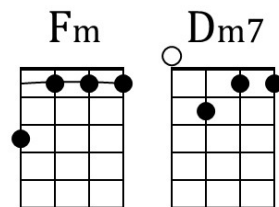

Somebody Stole My Gal

Leo Wood

C	C	Cdim7	G7	%
G7	%		C	%
A7	%		D7	%
D7	%		G7	%
C	C	Cdim7	G7	%
G7	%		E7	%
C	%		C7	%
F	%		Fm	%
C	%		D7	%
Dm7	G7		C	%

C **Cdim7** **G7**
 Somebody stole my gal
 C
 Somebody stole my pal
A7 **D7**
 Somebody came and took her away,
 G7
 She didn't even say she was leavin'

C **Cdim7** **G7**
 The kisses I loved so
 E7
 He's getting now I know
 C **C7**
 And gee I know that she

Alternative chord inversions

F **Fm**
 Would come to me if she could see
C D7
 Her broken hearted lonesome pal
Dm7 **G7** **C**
 Somebody stole my gal