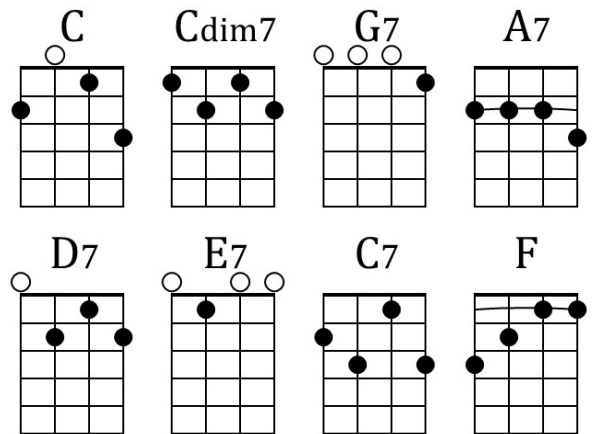

Somebody Stole My Gal

Leo Wood

C	C	Cdim7	G7	%
G7	%		C	%
A7	%		D7	%
D7	%		G7	%
C	C	Cdim7	G7	%
G7	%		E7	%
C	%		C7	%
F	%		Fm	%
C	%		D7	%
Dm7	G7		C	%

C **Cdim7** **G7**
 Somebody stole my gal
 C
 Somebody stole my pal
A7 **D7**
 Somebody came and took her away,
 G7
 She didn't even say she was leavin'

C **Cdim7** **G7**
 The kisses I loved so
 E7
 He's getting now I know
 C **C7**
 And gee I know that she

Alternative chord inversions

F **Fm**
 Would come to me if she could see
C D7
 Her broken hearted lonesome pal
Dm7 **G7** **C**
 Somebody stole my gal