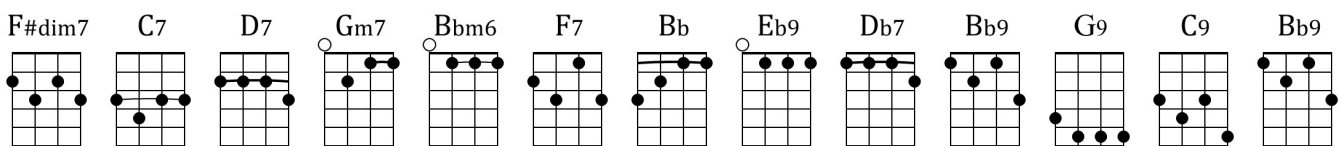

When I Take My Sugar To Tea

Pierre Norman, Sammy Fain, Irving Kahal

: F	F#dim7	C7	F	F#dim7	C7
D7	Gm7	Bbm6	F	C7	1. F C7 :
					2. F F7
Bb	%	Eb9	%		
F	G7	Db7	C7		
F	F#dim7	C7	F	F#dim7	C7
D7	Gm7	Bbm6	F*	%	
Bb9	%	G7	C7		
F	%				

F F#dim7 C7 F F#dim7 C7
 When I take my sugar to tea, all the boys are jealous of me
 D7 Gm7 Bbm6 F C7 F C7
 'Cause I never take her where the gang goes, when I take my sugar to tea.

F F#dim7 C7 F F#dim7 C7
 I'm a rowdy dowdy, that's me, she's a high-hat baby, that's she.
 D7 Gm7 Bbm6 F C7 F F7
 So I never take her where the gang goes, when I take my sugar to tea

Bb Eb9
Every Sunday afternoon, we forget about our cares
 F G7 C#7 C7
Rubbing elbows at the Ritz, with those millionaires

F F#dim7 C7 F F#dim7 C7
 When I take my sugar to tea, I'm as ritzy as I can be
 D7 Gm7 Bbm6 F*
 'Cause I never take her where the gang goes, when I take my sugar,
 Bb9 G9 C9 F
 When I take my sugar, when I take my sugar to tea

**when you reach this F chord, either sing 'when I take my sugar to tea' and play the 1st time ending if you want to repeat the whole song, or, if you want to finish, keep going to the end.*